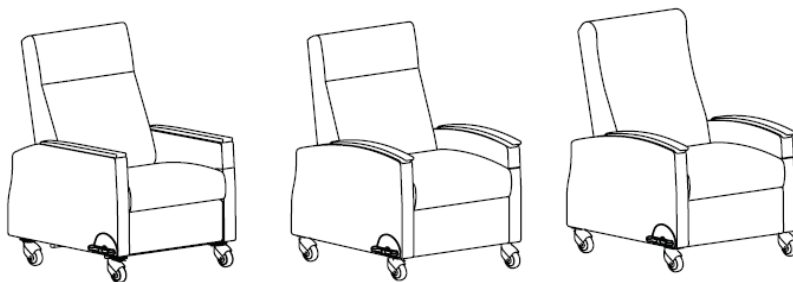

*Elevate*  
Zero Gravity Lift

One Chair for the Entire Cancer Center

Exam

Infusion

Vascular Access

TSK PRODUCTS

### Patient Controlled Comfort

The patient wand gives control back to the patient so they can experience comfort throughout the entire treatment, adjusting to a custom position as the body calls for it.

### Crafted for Cleaning

Elevate recliners feature a quick removable back that can come off for cleaning in seconds. Zero entrapment areas and a lift up seat allow fast sanitation on every shift.

### Pick a Style that Fits Your Clinic

Available in three different styles, one is sure to fit into your design palette.

Modify with heat, USB chargers, choice of arm caps to make it truly your own.